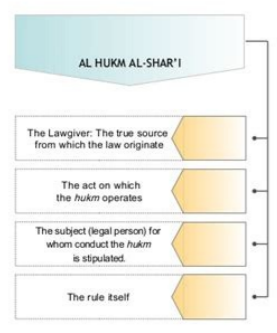

14th Feb: A Love Story

BookGanga.com

Veena C